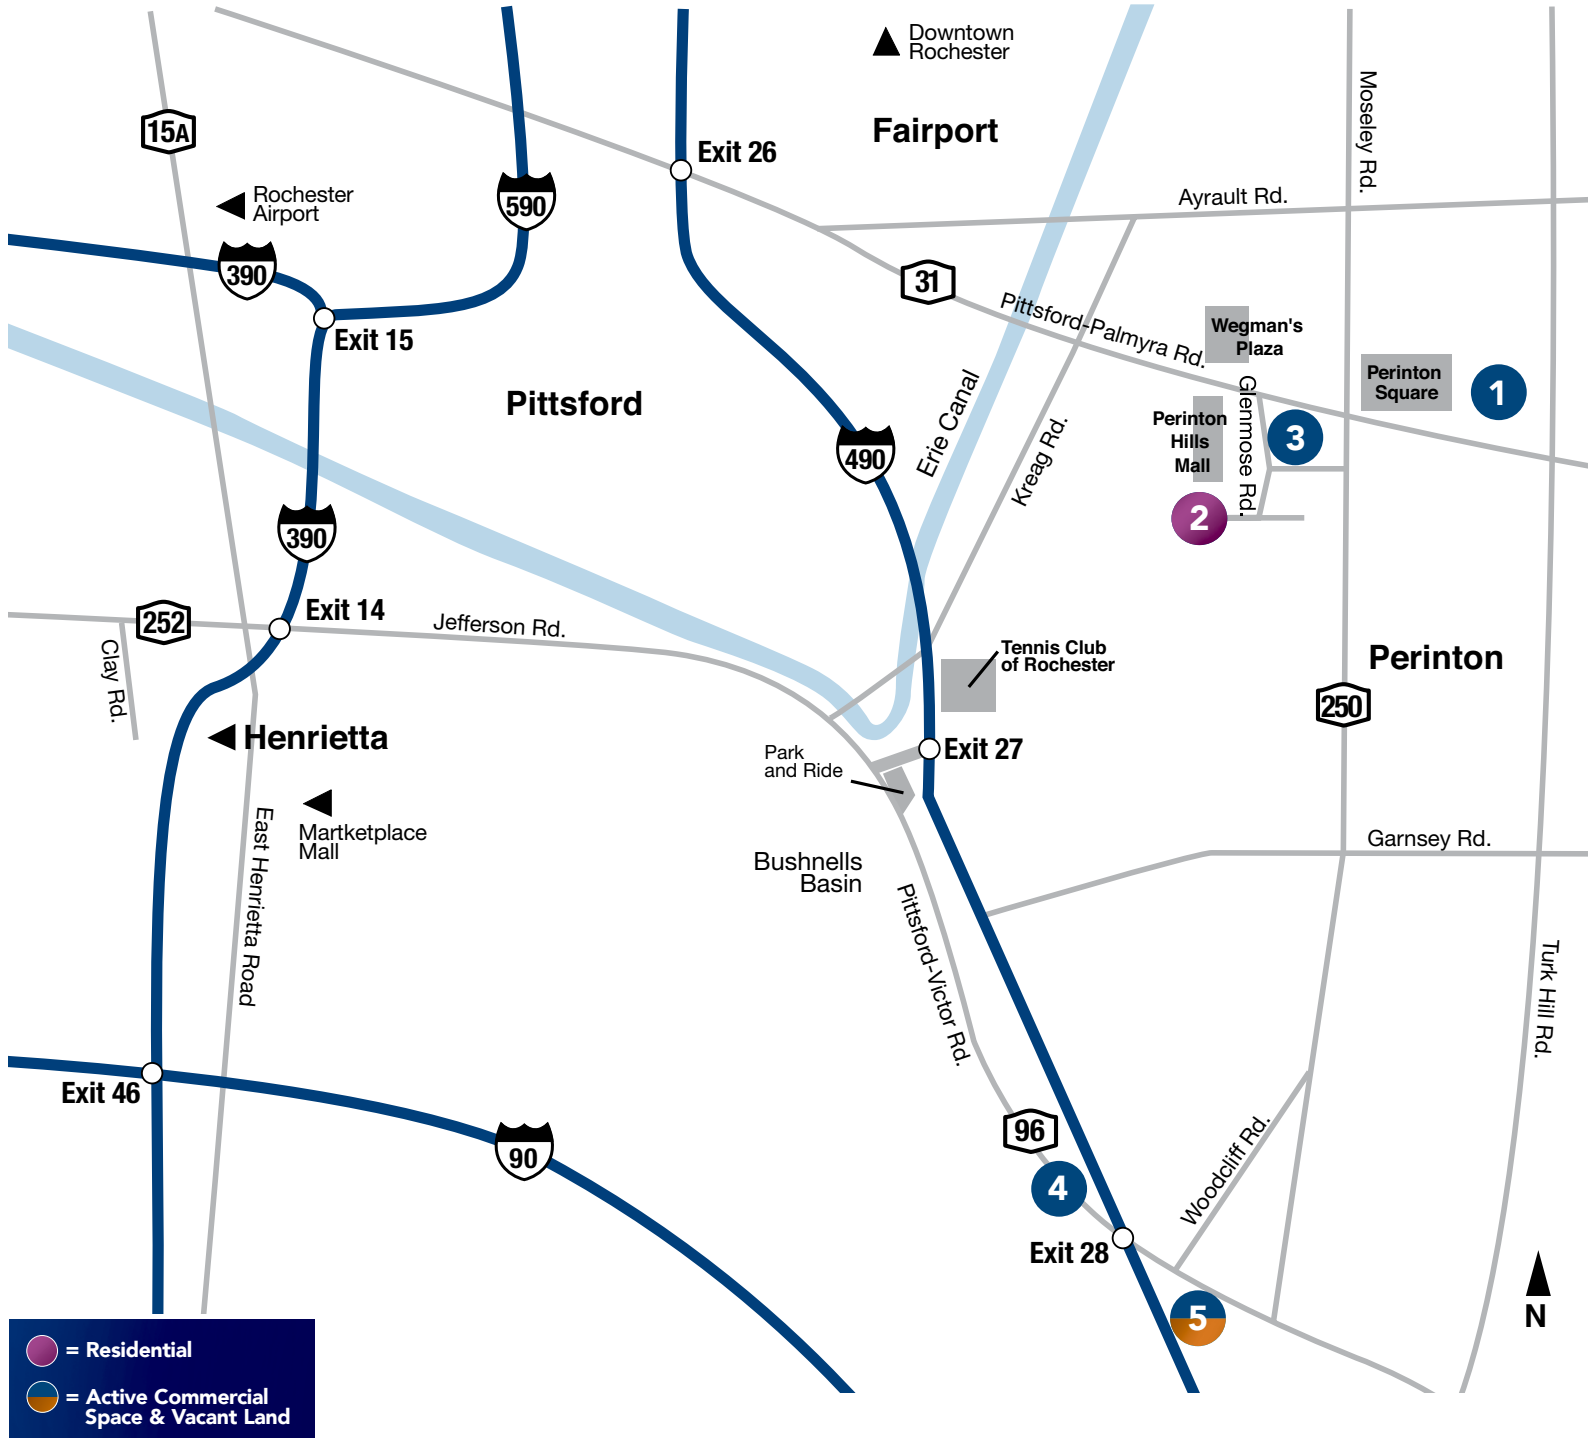

Uniland's commercial properties offer adaptable and efficient professional office space in the heart of Rochester's affluent suburbs, and are near its luxury apartment community.

- 1. CrossKeys Office Park**  
Pittsford-Palmyra Road  
at Turk Hill Road  
Fairport, New York
- 2. The Glen At Perinton Hills**  
1100 Glenmose Road  
Fairport, New York
- 3. Perinton Hills Office Park**  
Pittsford-Palmyra Road  
at Rte. 250 Moseley Road  
Fairport, New York
- 4. 1250 Pittsford-Victor Road**  
Pittsford-Victor Road  
near I-490 Exit 28  
Pittsford, New York
- 5. WillowBrook Office Park**  
Pittsford-Victor Road  
near I-490 Exit 28  
Fairport, New York