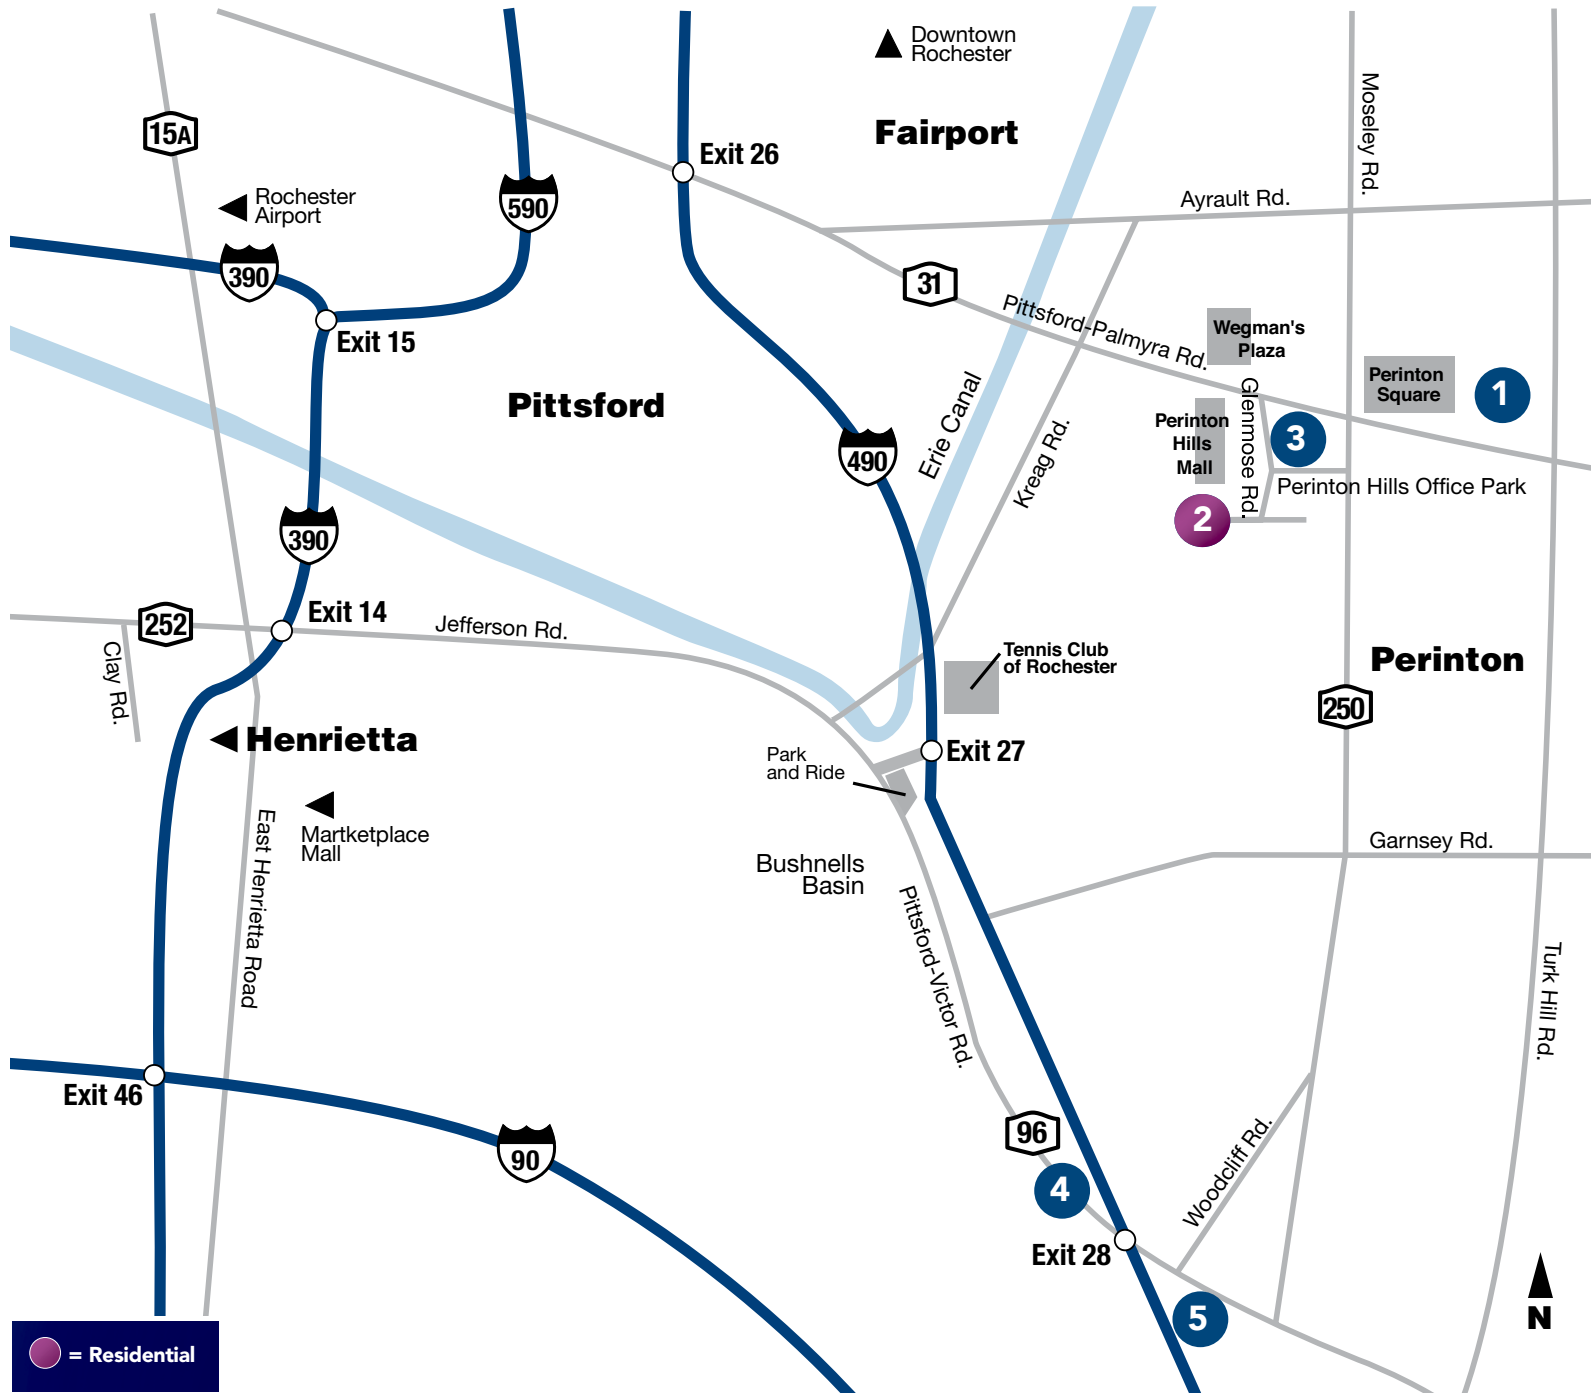

Uniland's commercial properties offer adaptable and efficient professional office space in the heart of Rochester's affluent suburbs, and are near its luxury apartment community.

- 1. CrossKeys Office Park**
Pittsford-Palmyra Road
at Turk Hill Road
Fairport, New York
- 2. The Glen At Perinton Hills**
1100 Glenmose Road
Fairport, New York
- 3. Perinton Hills Office Park**
Pittsford-Palmyra Road
at Rte. 250 Moseley Road
Fairport, New York
- 4. 1250 Pittsford-Victor Road**
Pittsford-Victor Road
near I-490 Exit 28
Pittsford, New York
- 5. WillowBrook Office Park**
Pittsford-Victor Road
near I-490 Exit 28
Fairport, New York