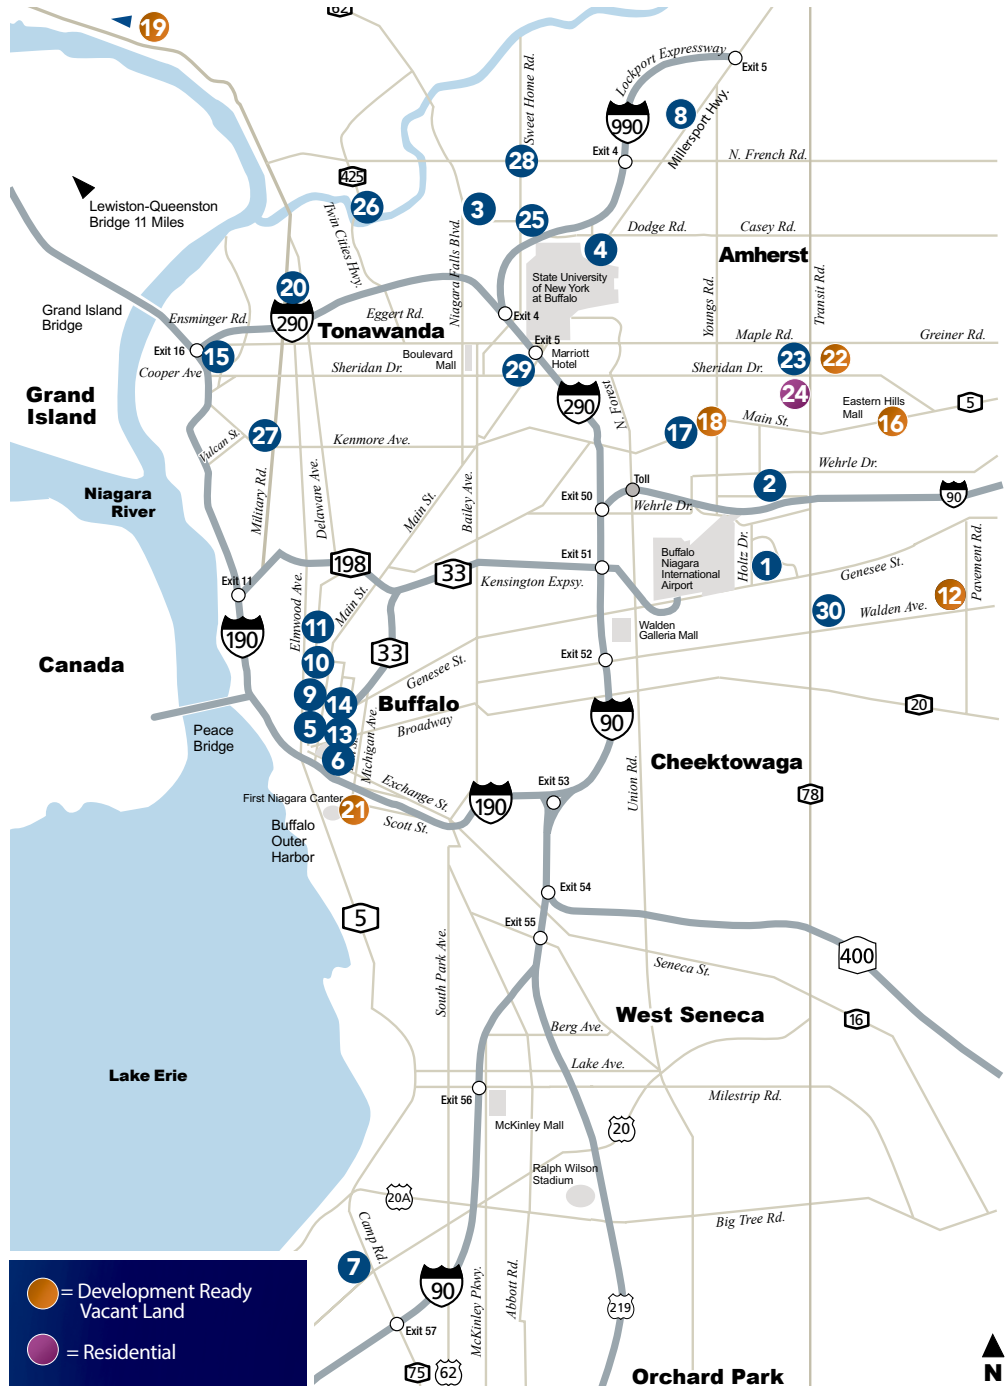

- Airborne Business Park**
Genesee St. and Holtz Dr. at Buffalo Niagara International Airport
Cheektowaga, New York 14225
Build Now-NY | Shovel Ready Certified Sites
- Amherst International Park**
Earhart Dr. and Lawrence Bell Dr. near Wehrle Dr. at Youngs Rd.
Amherst, New York 14221
- Audubon Business Centre**
Hazelwood Dr. at Commerce Dr.
Amherst, New York 14228
- Audubon Office Park**
John Muir Dr. at Millersport Highway
Amherst, New York 14228
- Avant**
200 Delaware Avenue
Buffalo, New York 14202
- 77 Broadway**
Elm-Oak Corridor
Buffalo, New York 14203
- Camp Road Center**
Camp Rd. near Southwestern Blvd.
Hamburg, New York 14075
- CrossPoint Business Park**
CrossPoint Square
Millersport Hwy. and N.French Rd. at Interstate-990
Amherst, New York 14228
Build Now-NY | Shovel Ready Certified Sites
- 250 Delaware Avenue**
Delaware Ave. and Chippewa St.
Buffalo, New York 14202
- 285 Delaware Avenue**
Delaware Ave. near Chippewa St.
Buffalo, New York 14202
- 737 Delaware Avenue**
Delaware Ave. near Summer St.
Buffalo, New York 14202
- Eastport Commerce Center**
Walden Ave. and Pavement Road
Lancaster, New York 14086
Build Now-NY | Shovel Ready Certified Sites
- 505 Ellicott Street**
Ellicott Street at East Tupper
Buffalo, New York 14203
Development Ready Site
- 520 Ellicott Street**
Ellicott Street at East Tupper
Buffalo, New York 14203
- Interstate Commerce Centre**
Cooper Ave. at Ensminger Rd.
Tonawanda, New York 14150
- 8980 Main Street**
Main St. near Sheridan Dr.
Clarence, New York 14031
- 6044 Main Street**
Main St. near Youngs Rd.
Williamsville, New York 14221
- Main Street Professional Centre**
Main St. near Youngs Rd.
Williamsville, New York 14221
- 3401 Military Road**
Military Rd. near Woodside Pl.
Town of Niagara, New York 14305