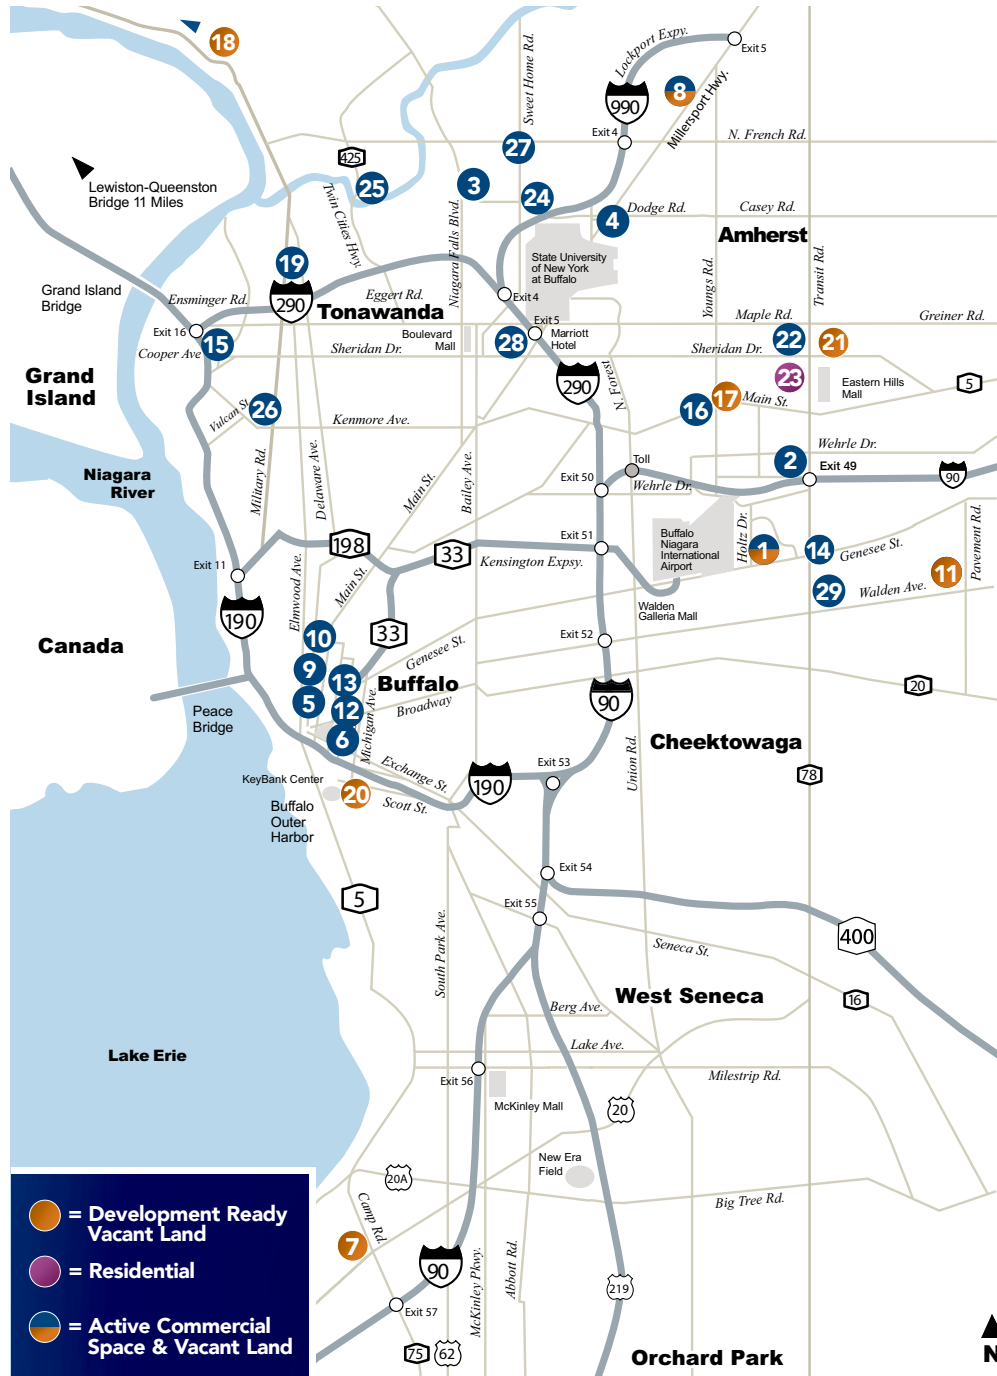

- Airborne Business Park**  
Genesee St. and Holtz Dr. at Buffalo Niagara International Airport  
Cheektowaga, New York 14225  
**Build Now-NY | Shovel Ready Certified Sites**
- Amherst International Park**  
Earhart Dr. and Lawrence Bell Dr. near Wehrle Dr. at Youngs Rd.  
Amherst, New York 14221
- Audubon Business Centre**  
Hazelwood Dr. at Commerce Dr.  
Amherst, New York 14228
- Audubon Office Park**  
John Muir Dr. at Millersport Highway  
Amherst, New York 14228
- Avant**  
200 Delaware Avenue  
Buffalo, New York 14202
- 77 Broadway**  
Elm-Oak Corridor  
Buffalo, New York 14203
- Camp Road Center**  
Camp Rd. near Southwestern Blvd.  
Hamburg, New York 14075
- CrossPoint Business Park**  
CrossPoint Square  
Millersport Hwy. and N.French Rd. at Interstate-990  
Amherst, New York 14228  
**Build Now-NY | Shovel Ready Certified Sites**
- 250 Delaware Avenue**  
Delaware Ave. and Chippewa St.  
Buffalo, New York 14202
- 285 Delaware Avenue**  
Delaware Ave. near Chippewa St.  
Buffalo, New York 14202
- Eastport Commerce Center**  
Walden Ave. and Pavement Rd  
Lancaster, New York 14086  
**Build Now-NY | Shovel Ready Certified Sites**
- 505 and 525 Ellicott Street**  
Ellicott Street at East Tupper  
Buffalo, New York 14203  
**Development Ready Sites**
- 520 Ellicott Street**  
Ellicott Street at East Tupper  
Buffalo, New York 14203
- 4747-4757 Genesee Street**  
Genesee St. near Airborne Pkwy  
Buffalo, New York 14225  
**Development Ready Site**
- Interstate Commerce Centre**  
Cooper Ave. at Enslinger Rd.  
Tonawanda, New York 14150
- 6044 Main Street**  
Main St. near Youngs Rd.  
Williamsville, New York 14221
- Main Street Professional Centre**  
Main St. near Youngs Rd.  
Williamsville, New York 14221
- 3401 Military Road**  
Military Rd. near Woodside Pl.  
Town of Niagara, New York 14305